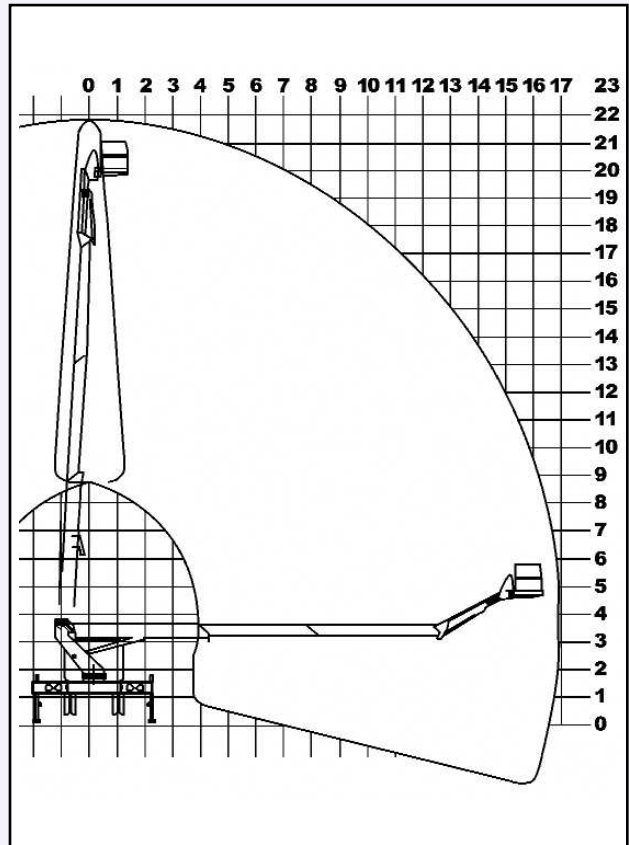

Working Envelope

On Site Planning

We can offer a site survey service to assess your machine requirements.

Permissions

In certain locations permission may be required from local authorities to comply with current health and safety regulations.

At your service

Our experienced IPAF qualified staff are here to help you complete your task.

Midland Truck Mounts Ltd.,
Unit 4, Arkwright Hill Farm,
Lutterworth Rd, Cosby,
Leicestershire LE9 1RH

For more information on our Truck Mounted
Platforms please contact our hire desk on:
01455 208 105
www.midlandtruckmounts.co.uk