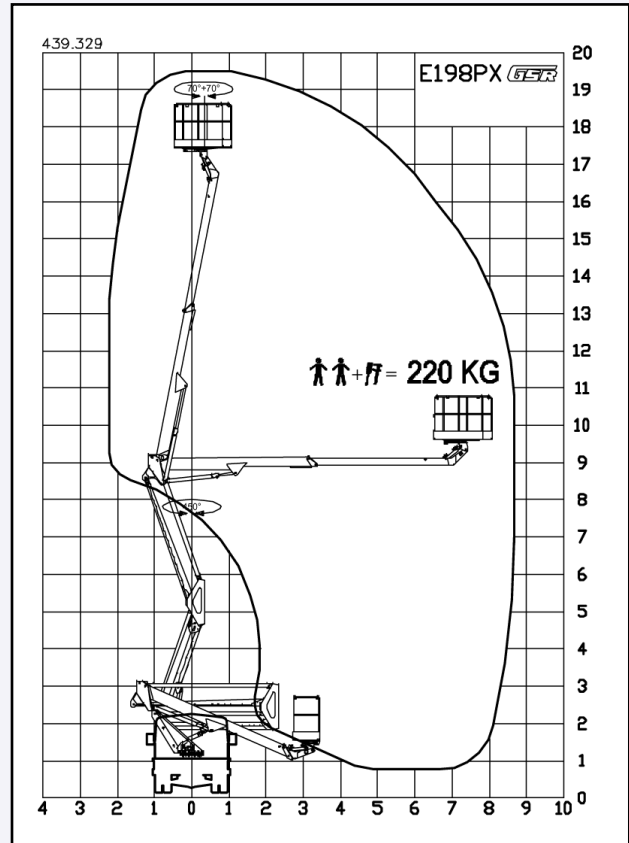

Working Envelope

On Site Planning

We can offer a site survey service to assess your machine requirements.

Permissions

In certain locations permission may be required from local authorities to comply with current health and safety regulations.

At your service

Our experienced IPAF qualified staff are here to help you complete your task.

Midland Truck Mounts Ltd.,
Unit 4, Arkwright Hill Farm,
Lutterworth Rd, Cosby,
Leicestershire LE9 1RH

For more information on our Truck Mounted
Platforms please contact our hire desk on:
01455 208 105
www.midlandtruckmounts.co.uk